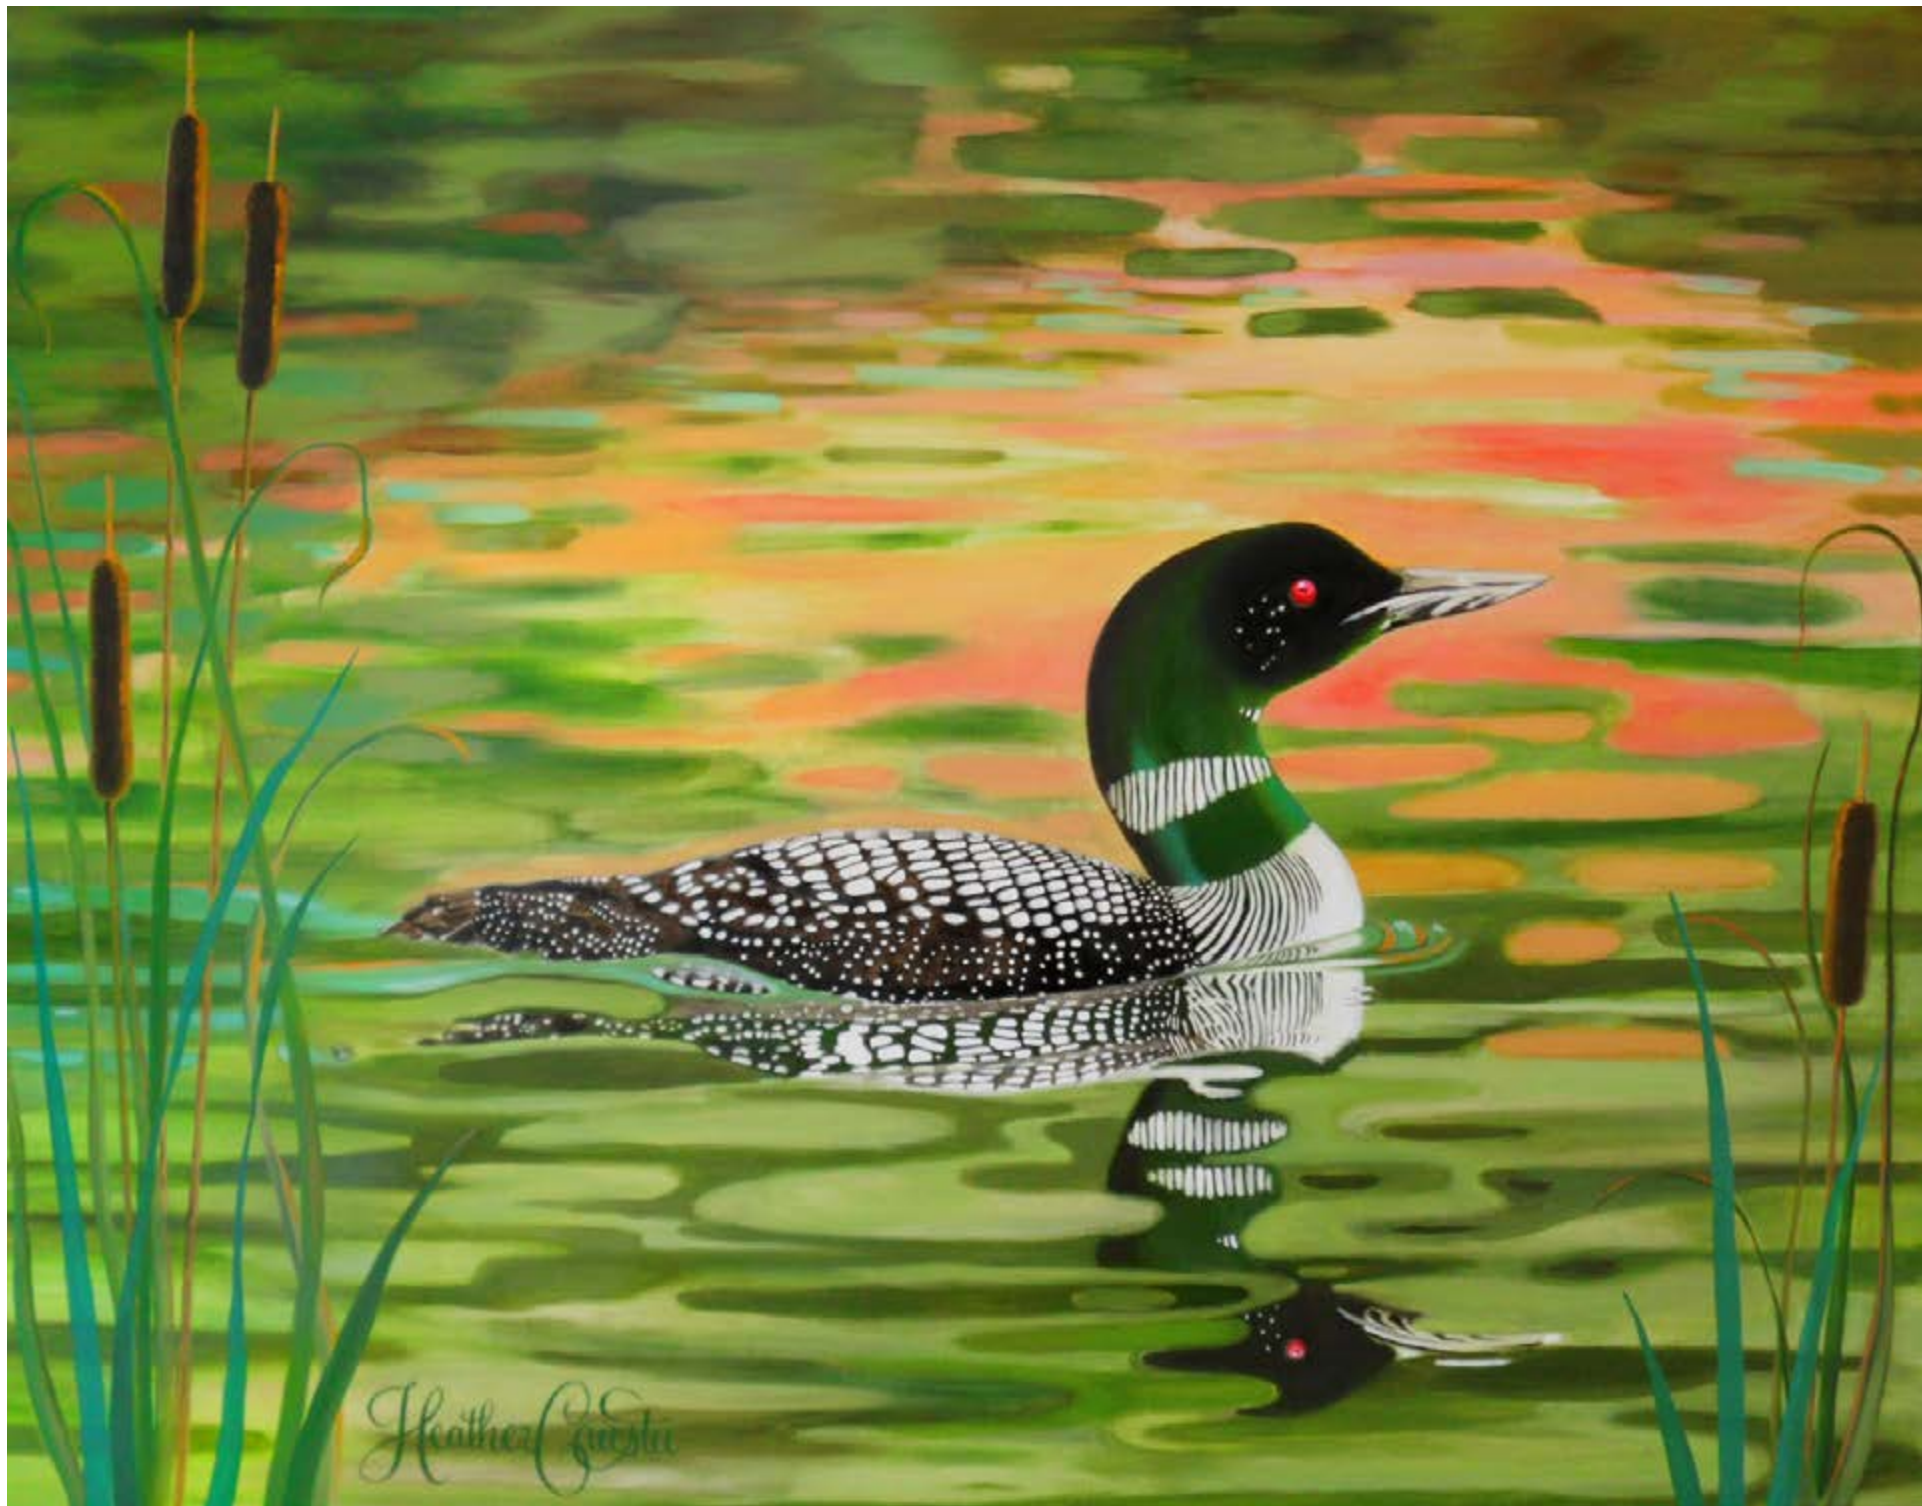

Heather Questa

TRAPPED, Graphite pencil and oil on paper, 22 x 30 inches

SISTERS, Oil and charcoal on paper, 30 x 40 inches each

SPUTNIK, Graphite pencil drawing, 30 x 30 inches

VITRUVIAN, Graphite pencil drawing, 30 x 30 inches

SEASHELLS, Egg tempera on panel, 5 x 7 inches

SILENCE, Graphite pencil and oil on paper, 30 x 40 inches each

WAR MEDALS, Graphite pencil drawing, 22 x 30 inches

100 BUTTERFLIES, Oil on paper, 36 x 48 inches

LOON ON A LAKE, Oil on panel, 24 x 36 inches

HYDRANGEAS, Oil on panel, 12 x12 inches

ORANGE, Oil on panel, 12 x18 inches

PORTRAIT OF A GIRL WEARING A KIMONO, Oil on panel, 18 x 24 inches

HEATHER CUESTA, MFA
heathercuesta@att.net | 567-249-3691