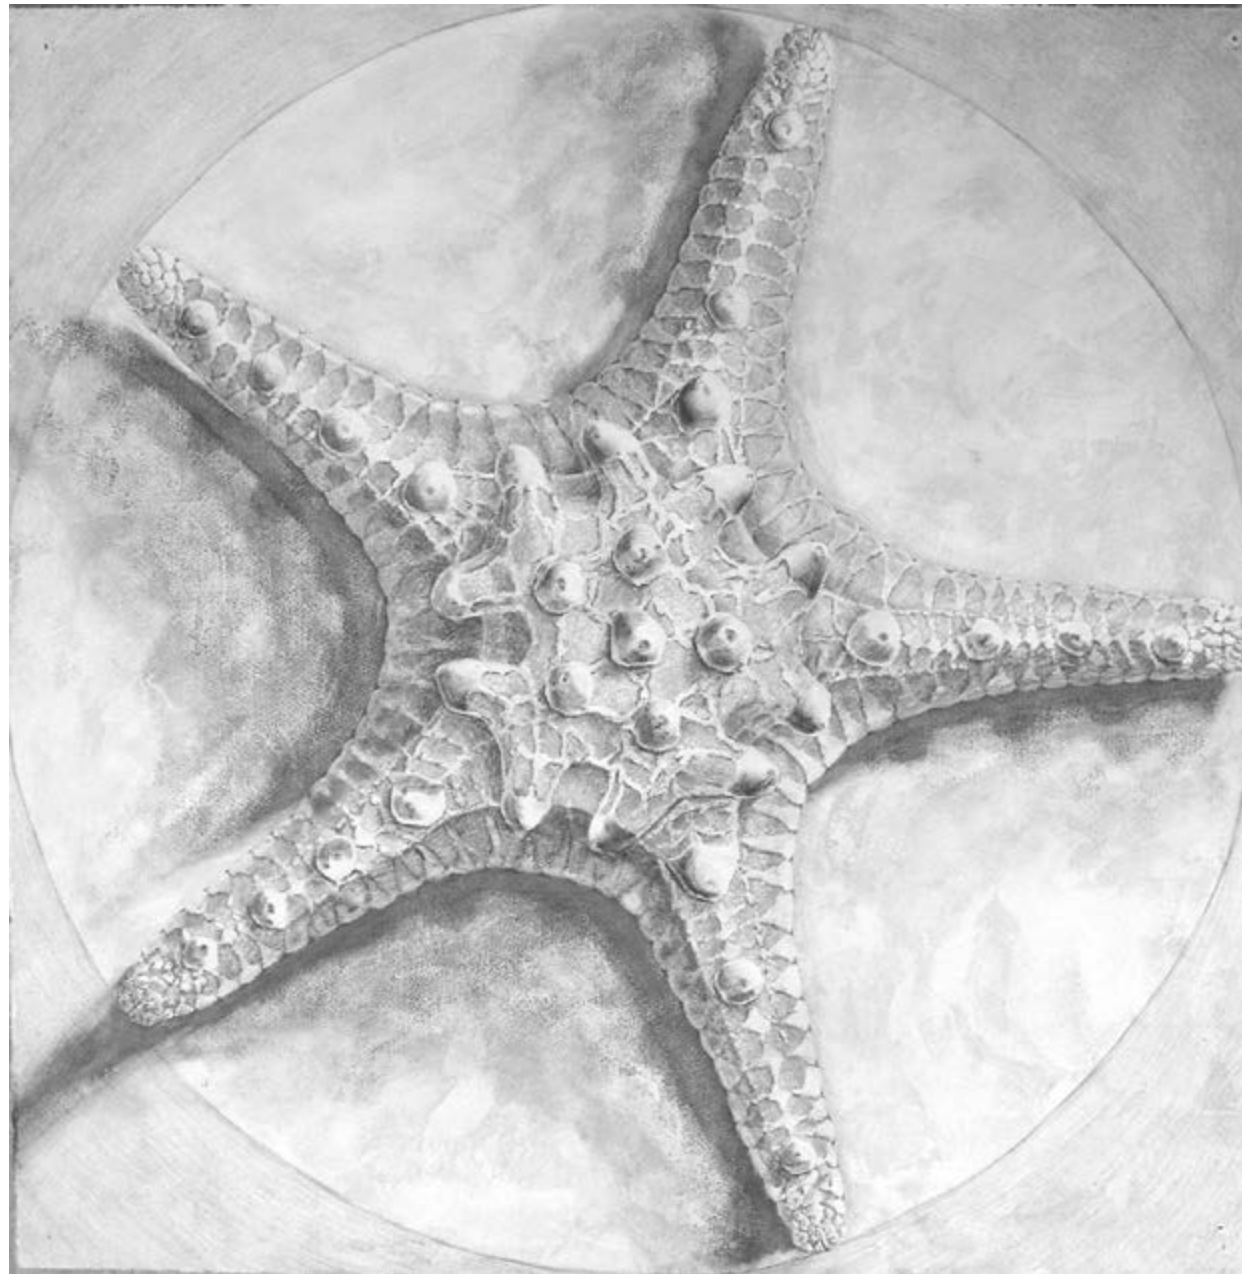

Heather Questa

TRAPPED, Graphite pencil and oil on paper, 22 x 30 inches

SISTERS, Oil and charcoal on paper, 30 x 40 inches each

SPUTNIK, Graphite pencil drawing, 30 x 30 inches

VITRUVIAN, Graphite pencil drawing, 30 x 30 inches

SEASHELLS, Egg tempera on panel, 5 x 7 inches

SILENCE, Graphite pencil and oil on paper, 30 x 40 inches each

WAR MEDALS, Graphite pencil drawing, 22 x 30 inches

100 BUTTERFLIES, Oil on paper, 36 x 48 inches

LOON ON A LAKE, Oil on panel, 24 x 36 inches

HYDRANGEAS, Oil on panel, 12 x12 inches

ORANGE, Oil on panel, 12 x18 inches

PORTRAIT OF A GIRL WEARING A KIMONO, Oil on panel, 18 x 24 inches

HEATHER CUESTA, MFA
heathercuesta@att.net | 567-249-3691